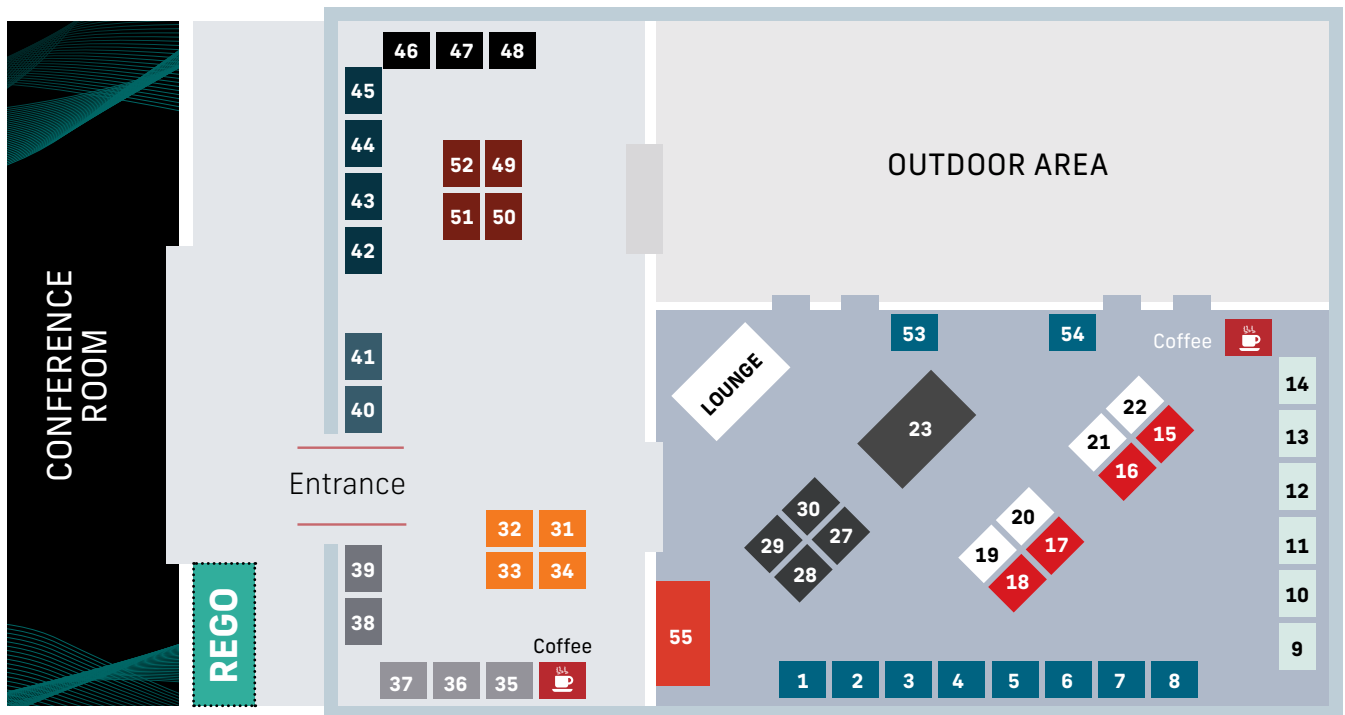

INDUSTRY SHOWCASE – EXHIBITOR MAP

Lounge: Auctions Plus

42 4Sight Global	8 Dechra Veterinary Products	7 NumatAGRI
46 Action - The Big Shed People	6 DOM Distribution	51 Nutriment Health
47 Advantage Feeders	49 eLynx	17 Outcross Systems
37 Agripro Insurance Brokers	10 Evogene	27 Premium Bovine Solutions
1 Allflex & Coopers	18 Farmbot Monitoring Solutions	39 Ray White Livestock Dalby
23 Ariat – Just Country	11 Flow Power	9 Riverina Stockfeeds
13 Atlas Grazing	45 Gallagher eShepherd	4 Sapien Technology
28 AusPac Ingredients	14 GrainCorp Animal Nutrition	38 StockLive
55 Australian Wagyu Association	50 Halter	19 Vytelle
41 Black Box Co	36 IgtIVF	43 WagYouth
52 Blue Ribbon Stockfeeds	12 Land Watch Australia	15 Weatherbys
44 Breedr	3 Manildra Stockfeeds	33 WiseRepro
16 C - Lock	5 Morrisey & Co	53 Zarabella's Art Gallery
35 Circle 8 Bulls	40 nBryo	29 Zoetis
54 Clyde Park Collections	31 Neogen	